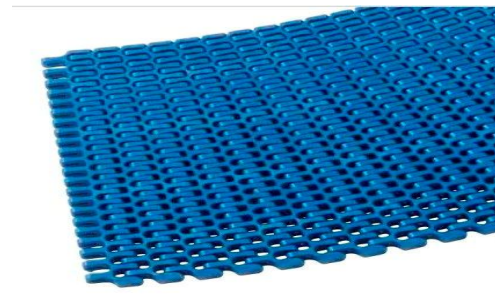

**POWER-PACK® Standard Conveyors - built the way you want them...**

**Standard Single Link Belt**

**Rough Top Single Link Belt**

**Standard Single Link Belt**

**SideFlex Single Link Belt**

**Black Rubber on Grey Belt**

**Tan rubber on White Belt**

**22% Perforated Belt**

**38% Perforated Belt**

**Power-Pack® Conveyor Company**  
38363 Airport Parkway • Willoughby, OH 44094  
Phone: (440) 975-9955 • Fax: (440) 975-0505  
Website: [www.power-packconveyor.com](http://www.power-packconveyor.com)  
Email: [ppcc@power-packconveyor.com](mailto:ppcc@power-packconveyor.com)